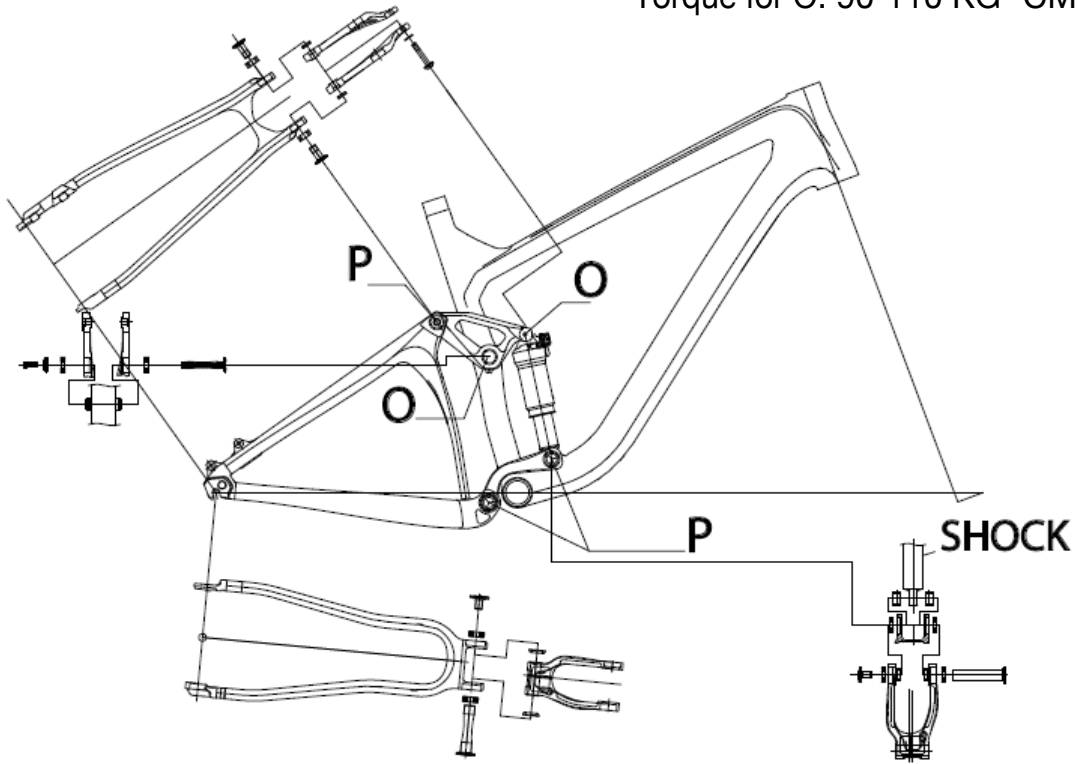

TRANCE X

ADVANCED SL

Torque for P: 120-150 KG- CM

Torque for O: 90-110 KG- CM

Rear Wheel Travel	5"			
Shock Travel	1.75"			
Shock eye to eye	7.25" (184.1mm)			
Seat Post Diameter	30.9mm			
Front Derailleur Diameter	34.9mm			
Rear O.L.D.	135mm			
Rear-Center (RC)*	435mm			
Size (Commercial)	S	M	L	XL
Head Tube Length (mm)	130	145	165	175
Top Tube Horizontal Length (mm)	560	585	610	635
Seat Angle (degree)	73.5	73.5	73.5	73.5
Head Angle (degree)	69.5	69.5	69.5	69.5
B.B. drop (mm)	0	0	0	0