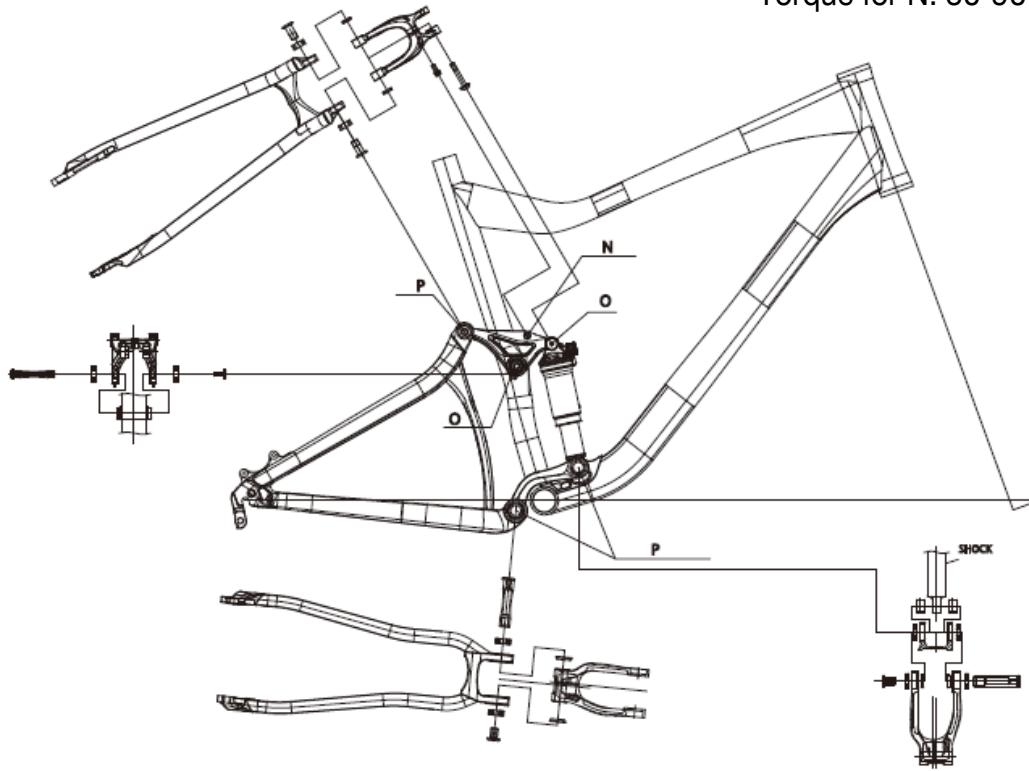

TRANCE X

Cypher

Torque for P: 120-150 KG- CM

Torque for O: 90-110 KG- CM

Torque for N: 80-90 KG- CM

Rear Wheel Travel	5"				
Shock Travel	1.75"				
Shock eye to eye	7.25" (184.1mm)				
Seat Post Diameter	30.9mm				
Front Derailleur Diameter	34.9mm				
Rear O.L.D.	135mm				
Rear-Center (RC)*	433mm				
Size (Commercial)	XS	S	M	L	XL
Head Tube Length (mm)	120	130	145	165	190
Top Tube Horizontal Length (mm)	545	560	585	610	635
Seat Angle (degree)	73.5	73.5	73.5	73.5	73.5
Head Angle (degree)	70	70	70	70	70
B.B. drop (mm)	0	0	0	0	0

Note: Cypher available in sizes XS, S, M only.