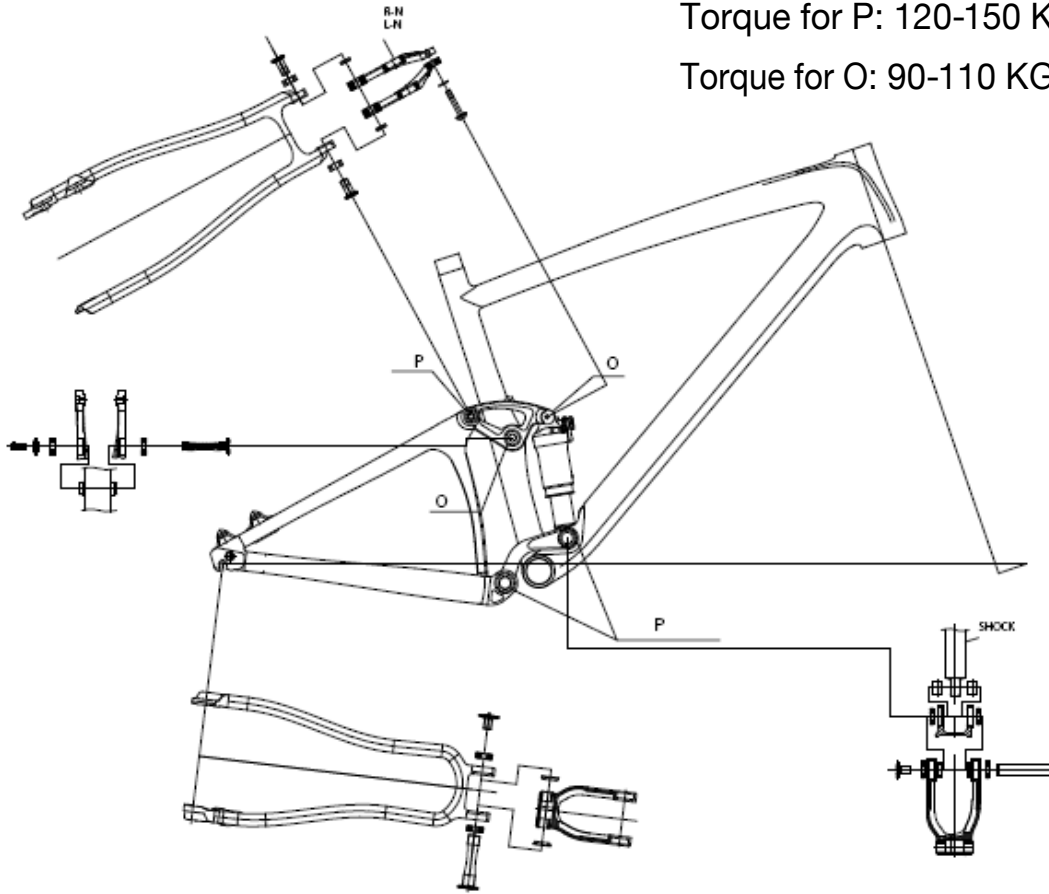

ANTHEM X ADVANCED SLØ

Torque for P: 120-150 KG- CM

Torque for O: 90-110 KG- CM

Rear Wheel Travel	4"			
Shock Travel	1.5"			
Shock eye to eye	6.5" (165mm)			
Seat Post Diameter	30.9mm			
Front Derailleur Diameter	34.9mm			
Rear O.L.D.	135mm			
Rear-Center (RC)*	425mm			
Size (Commercial)	S	M	L	XL
Head Tube Length (mm)	118	130	145	160
Top Tube Horizontal Length (mm)	575	595	615	635
Seat Angle (degree)	73.5	73	73	73
Head Angle (degree)	71	71	71	71
B.B. drop (mm)	10	10	10	10