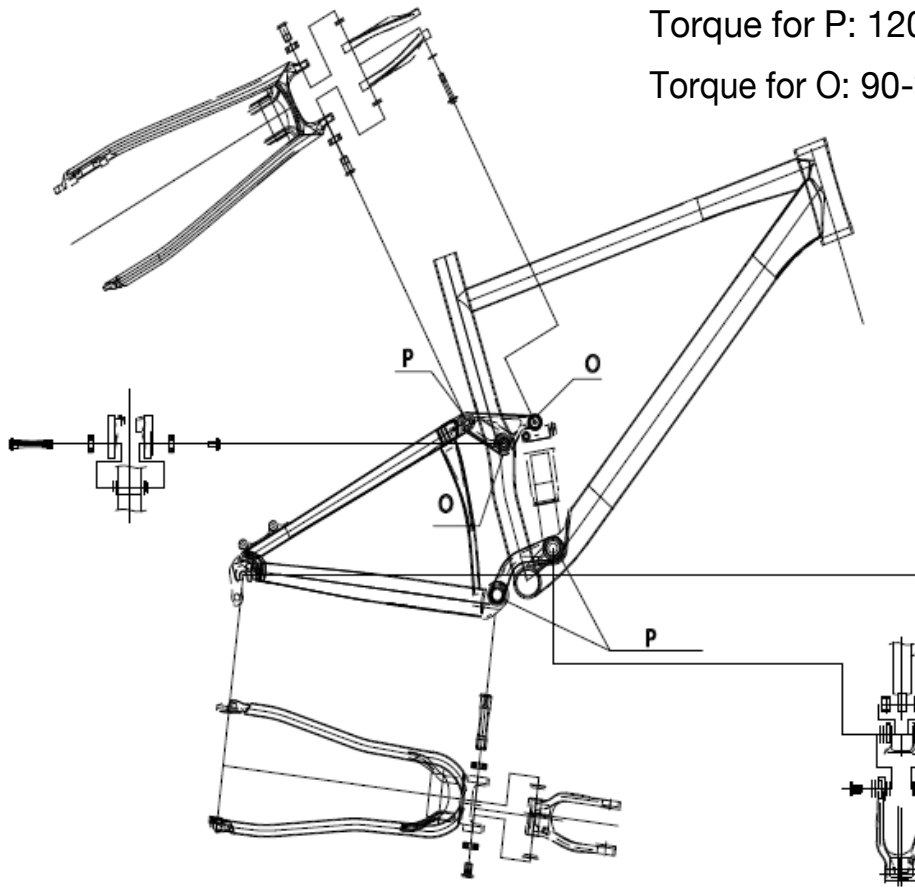

ANTHEM X

Torque for P: 120-150 KG- CM

Torque for O: 90-110 KG- CM

Rear Wheel Travel	4"			
Shock Travel	1.5"			
Shock eye to eye	6.5" (165mm)			
Seat Post Diameter	30.9mm			
Front Derailleur Diameter	34.9mm			
Rear O.L.D.	135mm			
Rear-Center (RC)*	425mm			
Size (Commercial)	XS	S	M	L
Head Tube Length (mm)	118	118	130	145
Top Tube Horizontal Length (mm)	555	575	595	615
Seat Angle (degree)	74	73.5	73	73
Head Angle (degree)	71	71	71	71
B.B. drop (mm)	10	10	10	10