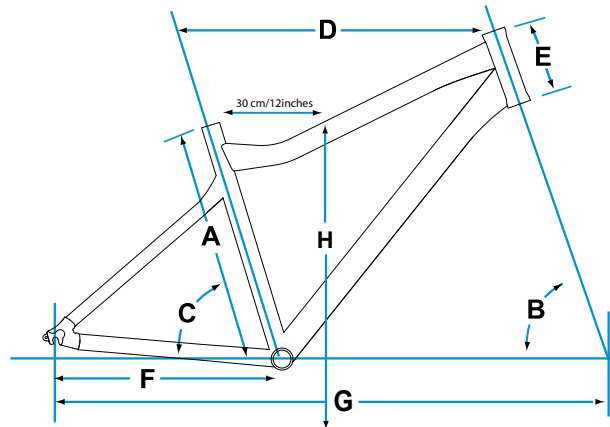

FRAME GEOMETRY

	A	B	C	D	E	F	G	H	
	Actual Frame Size	Part Number	Head Angle	Seat Angle*	Toptube**	Headtube	Chainstay	Wheelbase	Standover Height***
	inches		degrees	degrees	inches	inches	inches	inches	inches
XXS 12.5	2104206		70.5	74.0	20.3	3.9	16.7	40.0	27.3
XS 14	2104207		70.5	73.0	21.1	4.6	16.7	40.0	27.9
S 16	2104208		70.5	73.0	21.6	4.6	16.7	40.5	28.4
M 18	2104209		70.0	73.5	22.4	4.9	16.7	40.9	29.5

*Seat angle is actual

**Toptube is measured from the center of the headtube horizontally back to the top of the effective extension of the seattube