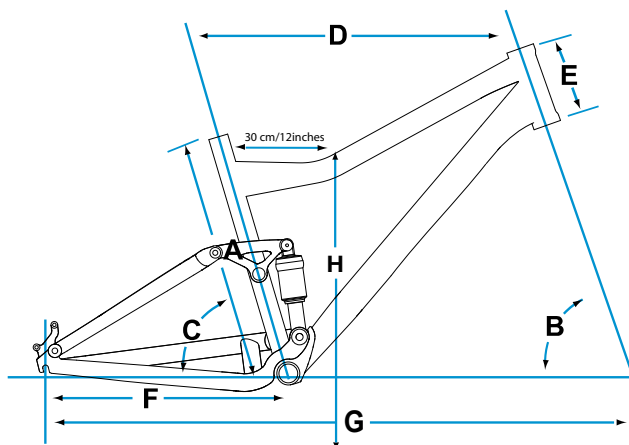

FRAME GEOMETRY

	A	B	C	D	E	F	G	H
Actual Frame Size	Part Number	Head Angle	Seat Angle*	Toptube**	Headtube	Chainstay	Wheelbase	Standover Height***
inches		degrees	degrees	inches	inches	inches	inches	inches
XS 14.5	2104300	70.5	73.5	21.5	4.7	17.0	41.3	30.1
S 15	2104301	70.5	73.5	22.0	5.1	17.0	41.9	30.2
M 17	2104302	70.5	73.5	23.0	5.7	17.0	42.9	30.4
L 19	2104303	70.5	73.5	24.0	6.5	17.0	43.9	31.2

*Seat angle is actual