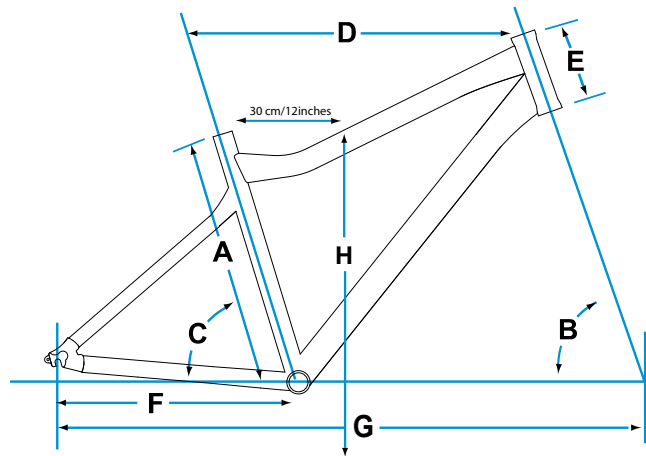

SPECIFICATIONS

FRAME	SIZES	XS,S,M,L,XL,XXL
	COLOURS	Scotchbrite/Black/Blue, Grey/Black/Red
	FRAME	ALUXX-Grade butted aluminum
	FORK	RockShox Dart 2, 100mm travel
	SHOCK	N/A
	COMPONENTS	HANDLEBAR
STEM		Alloy
SEATPOST		Alloy, 30.9mm
SADDLE		Unity Speed Groove
PEDALS		Alloy platform
DRIVETRAIN		SHIFTERS
	FRONT DERAILLEUR	Shimano Alivio
	REAR DERAILLEUR	Shimano Deore, long cage
	BRAKES	Hayes MX4, 160mm
	BRAKE LEVERS	Tektro alloy
	CASSETTE	SRAM PG830, 11-32T, 8SPD
	CHAIN	KMC Z7
	CRANKSET	Truvativ ISOFLOW 3.0, 22/32/42T
	BOTTOM BRACKET	Truvativ PowerSpline
	WHEELS	RIMS
HUBS		Formula alloy
SPOKES		Stainless steel, 14g
TIRES		[F] Kenda Blue Groove 26x2.1, [R] Kenda Nevegal 26x2.1
EXTRAS		

FRAME GEOMETRY

	A	B	C	D	E	F	G	H	
Actual Frame Size	Part Number	Part Number	Head Angle	Seat Angle*	Toptube**	Headtube	Chainstay	Wheelbase	Standover Height***
inches	S-Brite/Black/Blue	Grey/Black/Red	degrees	degrees	inches	inches	inches	inches	inches
XS 14	2104210	2104220	70.0	74.0	20.9	4.6	16.7	40.2	29.1
S 16	2104211	2104221	70.0	73.0	22.4	4.6	16.7	41.3	29.1
M 18	2104212	2104222	70.0	73.0	22.8	5.7	16.7	41.8	29.5
L 20	2104213	2104223	70.0	73.0	23.3	6.3	16.7	42.3	30.7
XL 22	2104214	2104224	70.0	72.0	24.3	7.5	16.7	42.9	31.9
XXL 24	2104215	2104225	70.0	72.0	24.8	7.9	16.7	43.4	32.4

*Seat angle is actual

**Toptube is measured from the center of the headtube horizontally back to the top of the effective extension of the seattube

***Standover height is based on the largest size tire that will fit the bike, not necessarily the included size tire