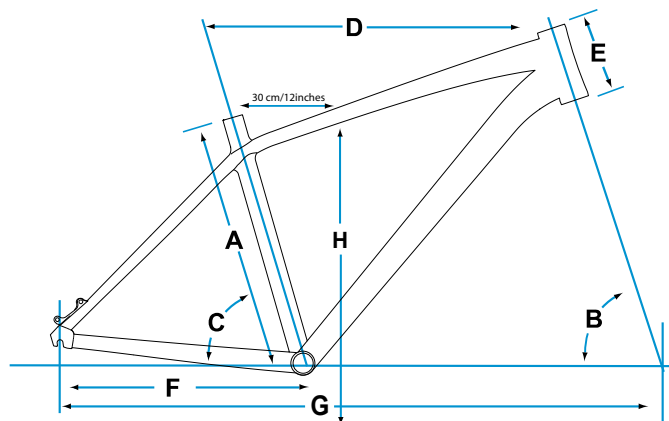

XTC ALLIANCE

SPECIFICATIONS

FRAME	SIZES	XS,S,M,L,XL
	COLOURS	Blue/White/Black
	FRAME	Alliance composite/aluminum technology
	FORK	FOX 32 F100 FIT RL, 100mm travel
	SHOCK	N/A
COMPONENTS	HANDLEBAR	Giant Contact, flat 31.8mm
	STEM	Giant Connect SL
	SEATPOST	Giant Connect SL, 30.9mm
	SADDLE	Fi'zi:k Tundra w/ manganese rails
	PEDALS	Shimano M505
	SHIFTERS	Shimano SLX
DRIVETRAIN	FRONT DERAILLEUR	Shimano SLX
	REAR DERAILLEUR	Shimano Deore XT Shadow, long cage
	BRAKES	Avid Elixir 5, 160mm
	BRAKE LEVERS	Avid Elixir 5
	CASSETTE	Shimano HG50, 11-34T, 9SPD
	CHAIN	Shimano HG73
	CRANKSET	Shimano SLX, 22/32/44T
	BOTTOM BRACKET	Shimano SLX, external
WHEELS	RIMS	Mavic XM117, 32h
	HUBS	Shimano Deore
	SPOKES	Sapim Race, 14g
	TIRES	Kenda Small Block Eight, [F] 26x2.1, [R] 26x1.95
	EXTRAS	

Specifications and availability subject to change without notice.

FEATURES

- FOX 32 F100 FIT RL, 100mm suspension fork
- Shimano SLX/Deore XT drivetrain w/Avid Elixir 5 disc brakes
- Giant Contact handlebar, Connect SL stem and seatpost
- Mavic XM117 rim/Shimano Deore disc hub, wheelset

FRAME GEOMETRY

	A	B	C	D	E	F	G	H
Actual Frame Size	Part Number	Head Angle	Seat Angle*	Toptube**	Headtube	Chainstay	Wheelbase	Standover Height***
inches		degrees	degrees	inches	inches	inches	inches	inches
XS 14.5	2105000	70.5	73.0	21.9	4.6	16.5	41.2	27.9
S 16	2105001	70.5	73.0	22.6	4.6	16.5	41.8	28.4
M 18	2105002	70.5	73.0	23.4	5.1	16.5	42.4	29.5
L 20	2105003	70.5	73.0	24.2	5.7	16.5	43.2	30.4
XL 22	2105004	70.5	73.0	25.0	6.3	16.5	44.0	32.2

*Seat angle is actual

**Toptube is measured from the center of the headtube horizontally back to the top of the effective extension of the seattube

***Standover height is based on the largest size tire that will fit the bike, not necessarily the included size tire