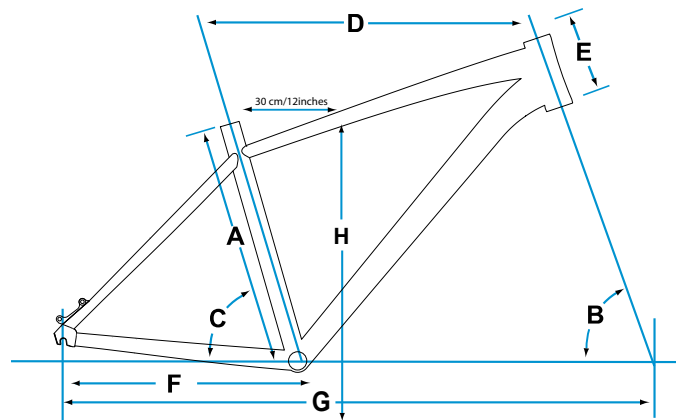

## SPECIFICATIONS

FRAME	
SIZES	XS,S,M,L,XL
COLOURS	White/Black/Blue
FRAME	ALUXX SL-Grade aluminum
FORK	RockShox Recon Solo Air, 100mm travel w/ Poplock remote
SHOCK	N/A
COMPONENTS	
HANDLEBAR	Giant Connect, flat 31.8mm
STEM	Giant Connect
SEATPOST	Giant Connect ,30.9mm
SADDLE	Fi'zi:k Tundra w/ manganese rails
PEDALS	Shimano M505
DRIVETRAIN	
SHIFTERS	Shimano SLX
FRONT DERAILLEUR	Shimano Deore
REAR DERAILLEUR	Shimano XT Shadow, long cage
BRAKES	Avid Juicy 3, 160mm
BRAKE LEVERS	Avid Juicy 3
CASSETTE	Shimano HG50, 11-34T, 9SPD
CHAIN	KMC HG73
CRANKSET	Shimano Deore, 22/32/44T
BOTTOM BRACKET	Shimano Deore
WHEELS	
RIMS	Mavic XM117 Disc, 32h
HUBS	Shimano M525
SPOKES	Stainless steel, 14g
TIRES	Kenda Small Block 8, 26x2.1
EXTRAS	

## FRAME GEOMETRY

	A	B	C	D	E	F	G	H
Actual Frame Size	Part Number	Head Angle	Seat Angle*	Toptube**	Headtube	Chainstay	Wheelbase	Standover Height***
<i>inches</i>		<i>degrees</i>	<i>degrees</i>	<i>inches</i>	<i>inches</i>	<i>inches</i>	<i>inches</i>	<i>inches</i>
XS 14.5	2104900	70.5	73.0	21.9	4.6	16.5	41.2	27.9
S 16	2104901	70.5	73.0	22.6	4.6	16.5	41.8	28.4
M 18	2104902	70.5	73.0	23.4	5.1	16.5	42.4	29.5
L 20	2104903	70.5	73.0	24.2	5.7	16.5	43.2	30.4
XL 22	2104904	70.5	73.0	25.0	6.3	16.5	44.0	32.2

\*Seat angle is actual

\*\*Toptube is measured from the center of the headtube horizontally back to the top of the effective extension of the seattube

\*\*\*Standover height is based on the largest size tire that will fit the bike, not necessarily the included size tire