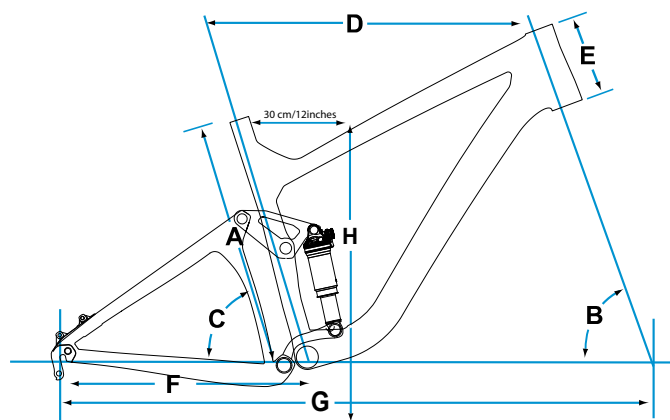

Specifications and availability subject to change without notice.

FEATURES

- FOX 32 TALAS 140 FIT RLC, 100-140mm suspension fork, FOX Float RP23 rear shock
- Shimano XTR drivetrain w/ Race Face Next SL carbon crankset, Avid Elixir disc brakes
- Giant Contact SLR composite handlebar, stem and seatpost
- Mavic CrossMax ST Disc wheelset

FRAME GEOMETRY

| | A | B | C | D | E | F | G | H |
|-------------------|-------------|------------|-------------|-----------|----------|-----------|-----------|---------------------|
| Actual Frame Size | Part Number | Head Angle | Seat Angle* | Toptube** | Headtube | Chainstay | Wheelbase | Standover Height*** |
| inches | | degrees | degrees | inches | inches | inches | inches | inches |
| S 16 | 2107001 | 69.5 | 73.5 | 22.0 | 5.1 | 17.1 | 42.6 | 28.5 |
| M 18 | 2107002 | 69.5 | 73.5 | 23.0 | 5.7 | 17.1 | 43.6 | 30.0 |
| L 20 | 2107003 | 69.5 | 73.5 | 24.0 | 6.5 | 17.1 | 44.6 | 31.2 |
| XL 22 | 2107004 | 69.5 | 73.5 | 25.0 | 6.9 | 17.1 | 45.7 | 32.4 |

*Seat angle is actual

**Toptube is measured from the center of the headtube horizontally back to the top of the effective extension of the seattube

***Standover height is based on the largest size tire that will fit the bike, not necessarily the included size tire