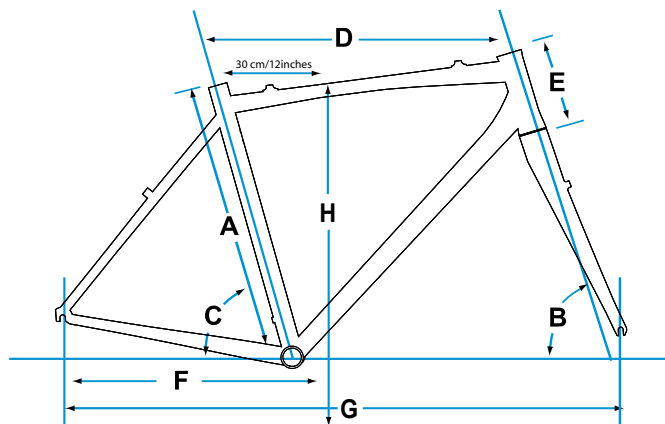

FRAME GEOMETRY

	A	B	C	D	E	F	G	H
Actual Frame Size	Part Number	Head Angle	Seat Angle*	Toptube**	Headtube	Chainstay	Wheelbase	Standover Height***
centimeters		degrees	degrees	centimeters	centimeters	centimeters	centimeters	inches
S 49	297752	71.0	73.5	53.5	13.5	43.0	101.9	30.5
M 51.5	297753	72.0	73.0	55.5	15.0	43.0	102.5	31.5
L 55.5	297754	72.0	72.0	58.5	18.5	43.0	104.6	33.1
XL 58.5	297755	72.0	72.0	60.5	20.0	43.0	106.6	34.0

*Seat angle is actual