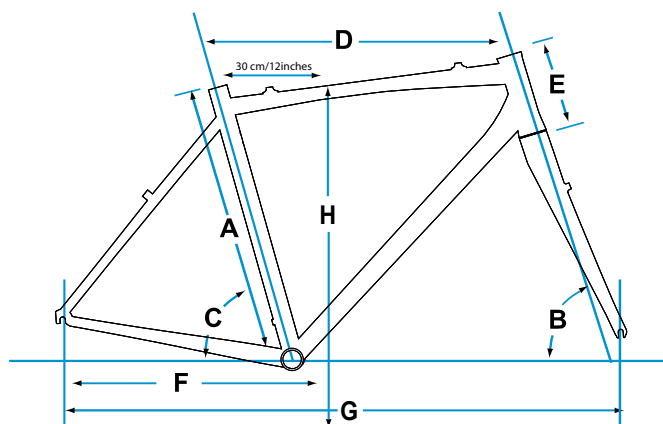

FEATURES

- Shimano Sora 9-speed drivetrain w/ FSA Tempo compact crankset
- ALUXX SL-Grade aluminum fork
- Giant Connect seatpost, handlebar and stem
- Tektro RL721 cyclocross-specific top-bar, brake levers