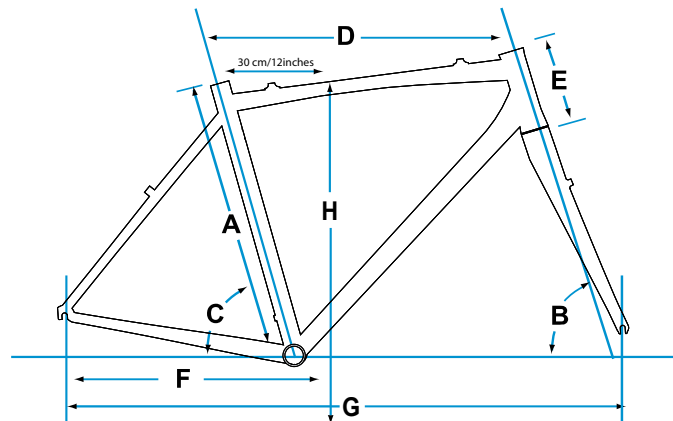

SPECIFICATIONS

FRAME	SIZES	XS,S,M,M/L,L,XL
	COLOURS	White/Black/Red
	FRAME	ALUXX SL-Grade aluminum
	FORK	Advanced-Grade composite, alloy OverDrive steer
	SHOCK	N/A
COMPONENTS	HANDLEBAR	Giant Connect SL, 31.8
	STEM	Giant Connect SL
	SEATPOST	Giant Connect SL, composite, 30.9mm
	SADDLE	Selle Italia Seta
	PEDALS	Not Included
	DRIVETRAIN	SHIFTERS
FRONT DERAILLEUR		SRAM Rival
REAR DERAILLEUR		SRAM Rival
BRAKES		AVID Shorty 6
BRAKE LEVERS		Tektro RL721 cyclocross-specific, top-bar brake levers
CASSETTE		SRAM Force, 12-26T, 10SPD
CHAIN		SRAM PC 1050
CRANKSET		SRAM Rival, compact 34/48T
BOTTOM BRACKET		SRAM GXP, external
WHEELS		RIMS
	HUBS	Formula alloy
	SPOKES	Sapim Race, 14g
	TIRES	Kenda Small Block 8, 700x35c
	EXTRAS	

FRAME GEOMETRY

	A	B	C	D	E	F	G	H
Actual Frame Size	Part Number	Head Angle	Seat Angle*	Toptube**	Headtube	Chainstay	Wheelbase	Standover Height***
centimeters		degrees	degrees	centimeters	centimeters	centimeters	centimeters	inches
XS 46	2108800	70.0	74.5	52.0	12.0	43.0	101.4	29.0
S 49	2108801	71.0	73.5	53.5	13.5	43.0	101.9	30.5
M 51.5	2108802	72.0	73.0	55.5	15.0	43.0	102.5	31.5
M/L 53.5	2108803	72.0	72.0	57.0	17.0	43.0	103.1	32.5
L 55.5	2108804	72.0	72.0	58.5	18.5	43.0	104.6	33.1
XL 58.5	2108805	72.0	72.0	60.5	20.0	43.0	106.6	34.0

*Seat angle is actual

**Toptube is measured from the center of the headtube horizontally back to the top of the effective extension of the seattube

***Standover height is based on the largest size tire that will fit the bike, not necessarily the included size tire