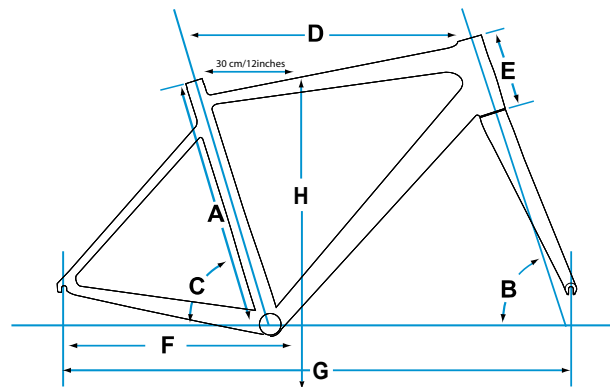

## SPECIFICATIONS

<b>FRAME</b>	SIZES	XS,S,M,M/L,L,XL
	COLOURS	Composite/White/Silver
	FRAME	Alliance composite/aluminum technology
	FORK	Advanced-Grade composite, alloy OverDrive steer
	SHOCK	N/A
<b>COMPONENTS</b>	HANDLEBAR	Giant Connect, 31.8mm
	STEM	Giant Connect
	SEATPOST	Giant Connect SL, composite, 30.9mm
	SADDLE	Fi'zi:k Pave CX w/ manganese rails
	PEDALS	Not Included
<b>DRIVETRAIN</b>	SHIFTERS	Shimano 105
	FRONT DERAILLEUR	Shimano 105
	REAR DERAILLEUR	Shimano 105
	BRAKES	Shimano 105
	BRAKE LEVERS	Shimano 105
	CASSETTE	Shimano 105, 12-25T, 10SPD
	CHAIN	Shimano 105
	CRANKSET	Shimano 105, compact 34/50T
	BOTTOM BRACKET	Shimano Internal Press Fit
<b>WHEELS</b>	RIMS	Shimano RS10
	HUBS	Shimano RS10
	SPOKES	Shimano RS10
	TIRES	Michelin Dynamic, 700x23c
	EXTRAS	

## FRAME GEOMETRY

	A	B	C	D	E	F	G	H
Actual Frame Size	Part Number	Head Angle	Seat Angle*	Toptube**	Headtube	Chainstay	Wheelbase	Standover Height***
centimeters		degrees	degrees	centimeters	centimeters	centimeters	centimeters	inches
XS 43.0	2109750	71.0	74.5	52.0	12.0	40.5	97.7	28.4
S 46.5	2109751	72.0	73.5	53.5	13.5	40.5	97.4	29.2
M 50.0	2109752	73.0	73.0	55.5	15.0	40.5	98.0	30.1
M/L 53.5	2109753	73.0	72.5	57.0	17.0	40.5	99.2	31.1
L 55.5	2109754	73.0	72.5	58.5	18.5	40.5	100.6	31.6
XL 58.5	2109755	73.0	72.0	60.5	20.0	40.5	102.1	32.3

\*Seat angle is actual

\*\*Toptube is measured from the center of the headtube horizontally back to the top of the effective extension of the seattube

\*\*\*Standover height is based on the largest size tire that will fit the bike, not necessarily the included size tire