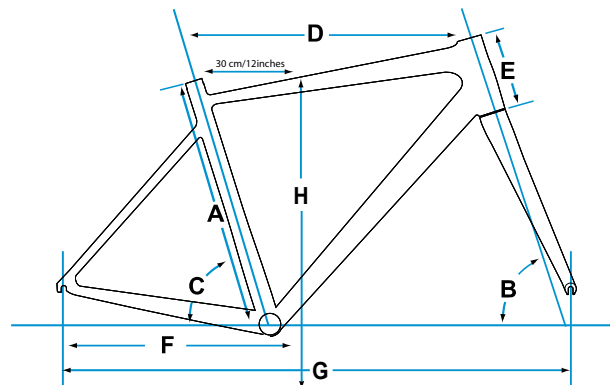

FRAME GEOMETRY

	A	B	C	D	E	F	G	H
Actual Frame Size	Part Number	Head Angle	Seat Angle*	Toptube**	Headtube	Chainstay	Wheelbase	Standover Height***
centimeters		degrees	degrees	centimeters	centimeters	centimeters	centimeters	inches
XS 43.0	2109760	71.0	74.5	52.0	12.0	40.5	97.7	28.4
S 46.5	2109761	72.0	73.5	53.5	13.5	40.5	97.4	29.2
M 50.0	2109762	73.0	73.0	55.5	15.0	40.5	98.0	30.1
M/L 53.5	2109763	73.0	72.5	57.0	17.0	40.5	99.2	31.1
L 55.5	2109764	73.0	72.5	58.5	18.5	40.5	100.6	31.6
XL 58.5	2109765	73.0	72.0	60.5	20.0	40.5	102.1	32.3

*Seat angle is actual

**Toptube is measured from the center of the headtube horizontally back to the top of the effective extension of the seattube