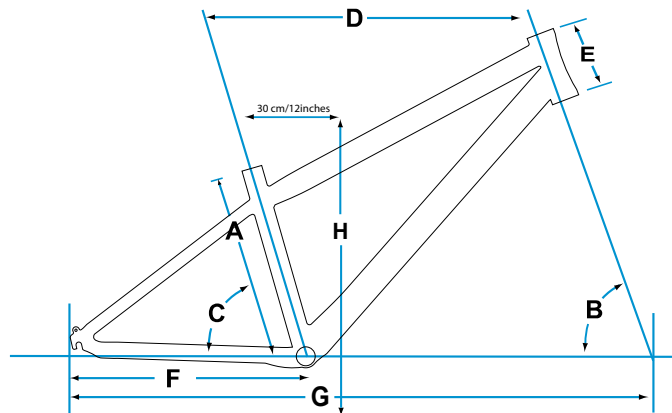

STP 1

SPECIFICATIONS

FRAME	SIZES	Regular, Large
	COLOURS	Bright Blue/Aqua
	FRAME	ALUXX SL-Grade Aluminum
	FORK	Marzocchi DJ2, 100mm travel, 20mm QR
	SHOCK	N/A
COMPONENTS	HANDLEBAR	Giant Connect SL, riser 31.8mm
	STEM	Alloy
	SEATPOST	Giant Pivotal, 30.9mm
	SADDLE	Giant Pivotal
	PEDALS	Alloy, BMX platform
DRIVETRAIN	SHIFTERS	SRAM X4
	FRONT DERAILLEUR	N/A
	REAR DERAILLEUR	SRAM X5
	BRAKES	Hayes MX4, 160mm
	BRAKE LEVERS	Tektro Alloy
	CASSETTE	SRAM PG850, 11-28T, 8SPD
	CHAIN	Shimano HG40
	CRANKSET	Truvativ Hussefelt 1.0, 36T
	BOTTOM BRACKET	Truvativ Howitzer
	WHEELS	RIMS
HUBS		[F] Giant Tracker w/ 20mm front axle, [R] Formula Disc
SPOKES		Stainless Steel, 14g
TIRES		Maxxis Holy Roller, 26x2.4
EXTRAS		MRP Mini G2 guide

Specifications and availability subject to change without notice.

KEY UPGRADES (OVER STP SS)

- Marzocchi Dirt Jumper 2, 100mm suspension fork w/ 20mm thru-axle
- SRAM X4/X5 drivetrain w/ Truvativ Hussefelt crankset, Hayes MX4 disc brakes
- WTB Dual Duty FR rim/Giant Tracker 20mm/Formola Disc hub, wheelsset

FRAME GEOMETRY

	A	B	C	D	E	F	G	H
Actual Frame Size	Part Number	Head Angle	Seat Angle*	Toptube**	Headtube	Chainstay	Wheelbase	Standover Height***
<i>inches</i>		<i>degrees</i>	<i>degrees</i>	<i>inches</i>	<i>inches</i>	<i>inches</i>	<i>inches</i>	<i>inches</i>
Regular	2104500	69.0	74.0	22.0	4.6	16.0	41.6	30.8
Large	2104501	69.0	74.0	23.0	5.0	16.0	42.6	30.9

*Seat angle is actual

**Toptube is measured from the center of the headtube horizontally back to the top of the effective extension of the seattube

***Standover height is based on the largest size tire that will fit the bike, not necessarily the included size tire