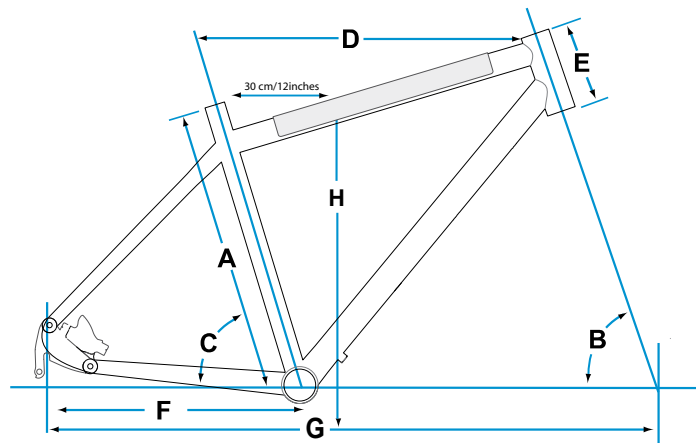

SPECIFICATIONS

FRAME	SIZES	S,M,L,XL
	COLOURS	Scotchbrite Anodized
	FRAME	ALUXX-Grade aluminum
	FORK	Alloy w/ CroMo steer
	SHOCK	N/A
COMPONENTS	HANDLEBAR	Alloy low rise, 25.4mm
	STEM	Alloy
	SEATPOST	Alloy, 30.9 mm
	SADDLE	Giant Unity SuperSoft Venture
	PEDALS	Alloy platform
DRIVETRAIN	SHIFTERS	Shimano Alfine
	FRONT DERAILLEUR	N/A
	REAR DERAILLEUR	N/A
	BRAKES	Shimano M486, 160mm
	BRAKE LEVERS	Shimano M486
	CASSETTE	Shimano Alfine, 20T Internal 8SPD
	CHAIN	KMC Z51
	CRANKSET	Shimano Alfine, 45T
BOTTOM BRACKET	Shimano cartridge	
WHEELS	RIMS	Alloy 32H double wall
	HUBS	[F] Alloy disc [R] Shimano Alfine w/ Centerlock
	SPOKES	Stainless steel, 14g
	TIRES	Maxxis Columbiere, 700x32c
	EXTRAS	Eccentric B.B.

FEATURES

- Shimano Alfine 8-speed internal geared component group
- Shimano M486 hydraulic disc brakes

FRAME GEOMETRY

	A	B	C	D	E	F	G	H
Actual Frame Size	Part Number	Head Angle	Seat Angle*	Toptube**	Headtube	Chainstay	Wheelbase	Standover Height***
inches		degrees	degrees	inches	inches	inches	inches	inches
S 17	2103400	70.5	73.0	22.4	4.7	16.9	41.2	29.5
M 19	2103401	70.5	73.0	22.9	5.0	16.9	41.8	30.8
L 21	2103402	70.5	73.0	23.4	5.7	16.9	42.3	31.5
XL 23	2103403	70.5	73.0	24.0	7.3	16.9	42.9	32.9

*Seat angle is actual

**Toptube is measured from the center of the headtube horizontally back to the top of the effective extension of the seattube

***Standover height is based on the largest size tire that will fit the bike, not necessarily the included size tire