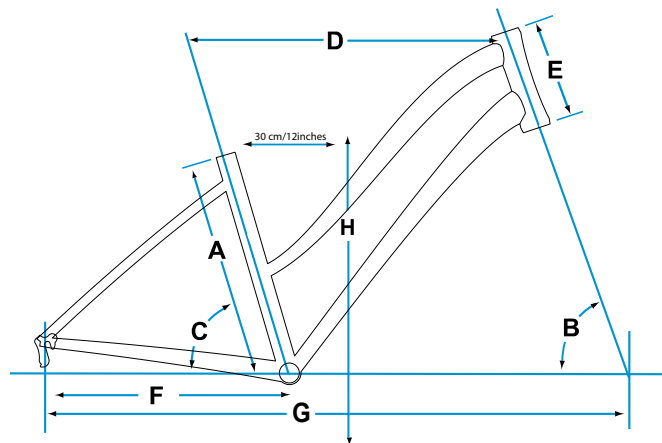

SEDONA LX W

SPECIFICATIONS

FRAME	SIZES	XS,S,M
	COLOURS	Pearl Black/Pearl White
	FRAME	ALUXX-Grade aluminum
	FORK	InSync suspension, 70mm travel
	SHOCK	N/A
COMPONENTS	HANDLEBAR	Steel, high rise, 25.4mm
	STEM	Alloy adjustable
	SEATPOST	Suspension, 30.9mm
	SADDLE	Unity Comfort Groove +
	PEDALS	Comfort platform
DRIVETRAIN	SHIFTERS	Shimano EF50
	FRONT DERAILLEUR	Shimano M191
	REAR DERAILLEUR	Shimano Alivio
	BRAKES	Hayes MX4, 160mm
	BRAKE LEVERS	Alloy Comfort
	CASSETTE	SRAM PG820, 11-32T, 8SPD
	CHAIN	KMC Z72
	CRANKSET	Shimano M191, 28/38/48T
	BOTTOM BRACKET	Cartridge
WHEELS	RIMS	Alloy, double wall, 32h
	HUBS	Alloy
	SPOKES	Steel, 14g
	TIRES	Cross comfort, 26x1.95
	EXTRAS	Kickstand

FRAME GEOMETRY

	A	B	C	D	E	F	G	H
Actual Frame Size	Part Number	Head Angle	Seat Angle*	Toptube**	Headtube	Chain-stay	Wheel-base	Standover Height***
inches		degrees	degrees	inches	inches	inches	inches	inches
XS 13	2102806	71.0	73.0	21.7	7.1	17.0	40.4	27.6
S 16	2102807	71.0	73.0	22.8	7.1	17.0	41.6	27.0
M 18	2102808	71.0	73.0	23.5	7.1	17.0	42.5	26.7

*Seat angle is actual

**Toptube is measured from the center of the headtube horizontally back to the top of the effective extension of the seattube

***Standover height is based on the largest size tire that will fit the bike, not necessarily the included size tire