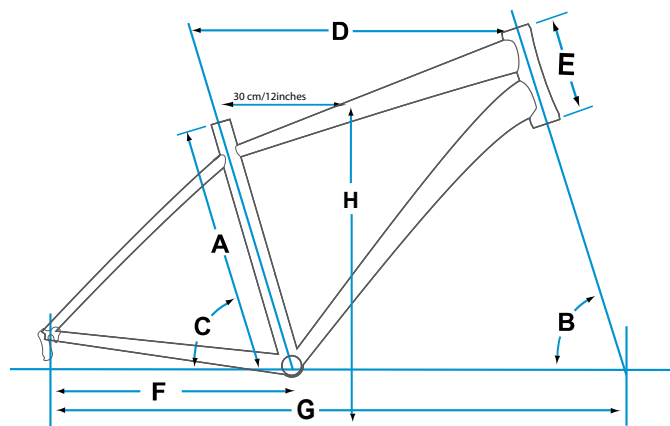

SEDONA LX

SPECIFICATIONS

FRAME	SIZES	XS,S,M,L,XL
	COLOURS	Blue/Black
	FRAME	ALUXX-Grade aluminum
	FORK	InSync suspension, 70mm travel
	SHOCK	N/A
COMPONENTS	HANDLEBAR	Steel, high rise, 25.4mm
	STEM	Alloy adjustable
	SEATPOST	Suspension, 30.9mm
	SADDLE	Unity Comfort Groove +
	PEDALS	Comfort platform
DRIVETRAIN	SHIFTERS	Shimano EF50
	FRONT DERAILLEUR	Shimano M191
	REAR DERAILLEUR	Shimano Alivio
	BRAKES	Hayes MX4, 160mm
	BRAKE LEVERS	Alloy Comfort
	CASSETTE	SRAM PG820, 11-32T, 8SPD
	CHAIN	KMC Z72
	CRANKSET	Shimano M191, 28/38/48T
BOTTOM BRACKET	Cartridge	
WHEELS	RIMS	Alloy, double wall, 32h
	HUBS	Alloy
	SPOKES	Steel, 14g
	TIRES	Cross comfort, 26x1.95
	EXTRAS	Kickstand

FRAME GEOMETRY

	A	B	C	D	E	F	G	H
Actual Frame Size	Part Number	Head Angle	Seat Angle*	Toptube**	Headtube	Chainstay	Wheel-base	Standover Height***
inches		degrees	degrees	inches	inches	inches	inches	inches
XS 14	2102800	71.0	73.0	21.8	5.0	17.0	39.9	28.6
S 17	2102801	71.0	73.0	23.0	6.5	17.0	41.2	29.3
M 19	2102802	71.0	73.0	23.4	7.1	17.0	41.7	30.8
L 21	2102803	71.0	73.0	23.8	7.7	17.0	42.3	31.8
XL 23	2102804	71.0	73.0	24.1	8.3	17.0	42.8	32.8

*Seat angle is actual

**Toptube is measured from the center of the headtube horizontally back to the top of the effective extension of the seattube

***Standover height is based on the largest size tire that will fit the bike, not necessarily the included size tire