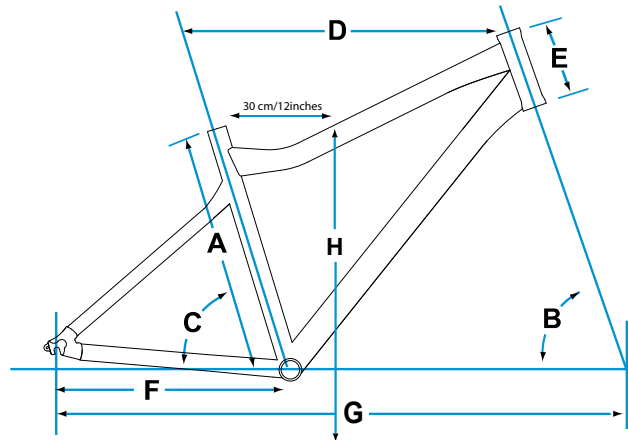

FRAME GEOMETRY

	A	B	C	D	E	F	G	H	
Actual Frame Size	Part Number	Part Number	Head Angle	Seat Angle*	Top tube**	Headtube	Chainstay	Wheelbase	Standover Height***
inches	Black/White/Grey	White/Silver/Red	degrees	degrees	inches	inches	inches	inches	inches
XS 14	2103910	2103920	70.0	74.0	20.9	4.6	16.7	40.2	29.1
S 16	2103911	2103921	70.0	73.0	22.4	4.6	16.7	41.3	29.1
M 18	2103912	2103922	70.0	73.0	22.8	5.7	16.7	41.8	29.5
L 20	2103913	2103923	70.0	73.0	23.3	6.3	16.7	42.3	30.7
XL 22	2103914	2103924	70.0	72.0	24.3	7.5	16.7	42.9	31.9

*Seat angle is actual

**Top tube is measured from the center of the headtube horizontally back to the top of the effective extension of the seat tube