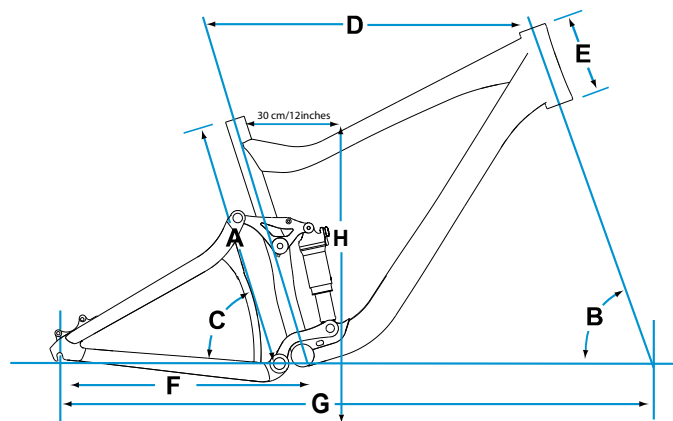

FRAME GEOMETRY

	A	B	C	D	E	F	G	H
Actual Frame Size	Part Number	Head Angle	Seat Angle*	Toptube**	Headtube	Chainstay	Wheelbase	Standover Height***
inches		degrees	degrees	inches	inches	inches	inches	inches
XS 15	2105900	68.0	73.5	21.5	4.7	17.2	42.5	31.5
S 16	2105901	68.0	73.5	22.0	5.1	17.2	43.1	31.6
M 18	2105902	68.0	73.5	23.0	5.7	17.2	44.1	31.9
L 20	2105903	68.0	73.5	24.0	6.5	17.2	44.9	32.0
XL 21	2105904	68.0	73.5	25.0	7.5	17.2	46.0	32.6

*Seat angle is actual

**Toptube is measured from the center of the headtube horizontally back to the top of the effective extension of the seattube

***Standover height is based on the largest size tire that will fit the bike, not necessarily the included size tire