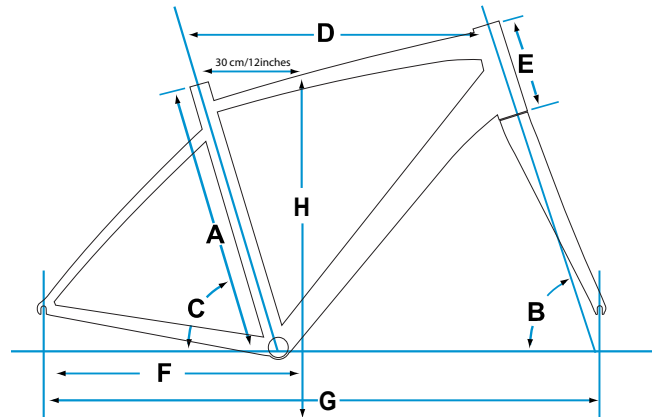

FRAME GEOMETRY

	A	B	C	D	E	F	G	H
Actual Frame Size	Part Number	Head Angle	Seat Angle*	Toptube**	Headtube	Chainstay	Wheelbase	Standover Height***
centimeters		degrees	degrees	centimeters	centimeters	centimeters	centimeters	inches
XS 43.0	2109200	71.0	74.0	51.5	12.5	42.0	98.3	29.0
S 46.5	2109201	72.0	74.0	53.0	14.5	42.0	99.0	29.7
M 50.0	2109202	72.5	73.0	54.5	16.5	42.0	99.0	30.6
M/L 53.5	2109203	72.5	73.0	56.0	18.5	42.0	100.5	31.1
L 55.5	2109204	72.5	72.0	57.5	20.5	42.0	100.8	32.0
XL 58.5	2109205	72.5	72.0	59.5	22.5	42.0	102.8	32.8

*Seat angle is actual

**Toptube is measured from the center of the headtube horizontally back to the top of the effective extension of the seattube