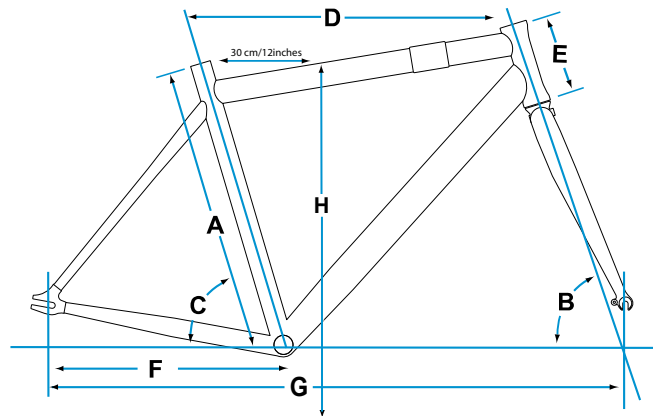

BOWERY FMX

SPECIFICATIONS

FRAME	SIZES	XS,S,M,L,XL	
	COLOURS	White/Aluminum	
	FRAME	ALUXX-Grade aluminum	
	FORK	CroMo	
	SHOCK	N/A	
COMPONENTS	HANDLEBAR	Alloy, high rise, 31.8mm	
	STEM	Alloy BMX	
	SEATPOST	Giant Pivotal, 27.2mm	
	SADDLE	Giant Pivotal	
	PEDALS	Alloy, BMX platform	
	SHIFTERS	N/A	
	FRONT DERAILLEUR	N/A	
DRIVETRAIN	REAR DERAILLEUR	N/A	
	BRAKES	Tektro alloy	
	BRAKE LEVERS	Tektro RX 4.1	
	CASSETTE	16T, 1/2"x1/8" freewheel & fixed	
	CHAIN	MK918 1/2x1/8 BMX white	
	CRANKSET	Giant Chromoly 3PC 48T	
	BOTTOM BRACKET	Cartridge	
	WHEELS	RIMS	Giant CR41 32H
		HUBS	[F] Alloy [R] High-flange track style w/ flip-flop
		SPOKES	Sapim Race, 14/15g
TIRES		Michelin Lithion2, 700x23c	
EXTRAS		Eccentric B.B.	

FEATURES

- Alloy high-rise bars
- Custom Giant Pivotal “no rail” saddle
- Giant Chromoly 3-piece tubular crankset
- Giant CR41 rim/high-flange track style flip-flop hub, wheelset

FRAME GEOMETRY

	A	B	C	D	E	F	G	H
Actual Frame Size	Part Number	Head Angle	Seat Angle*	Toptube**	Headtube	Chainstay	Wheelbase	Standover Height***
centimeters		degrees	degrees	centimeters	centimeters	centimeters	centimeters	inches
XS 43.0	2108200	71.0	75.0	51.2	10.0	41.6	98.5	28.0
S 46.5	2108201	72.0	74.0	53.2	13.0	41.6	98.7	29.3
M 50.0	2108202	73.0	73.5	55.4	14.2	41.6	99.5	30.0
L 55.5	2108203	72.5	73.0	58.6	17.5	41.6	101.6	31.6
XL 58.5	2108204	72.5	73.0	61.0	19.9	41.6	104.1	32.5

*Seat angle is actual

**Toptube is measured from the center of the headtube horizontally back to the top of the effective extension of the seattube

***Standover height is based on the largest size tire that will fit the bike, not necessarily the included size tire