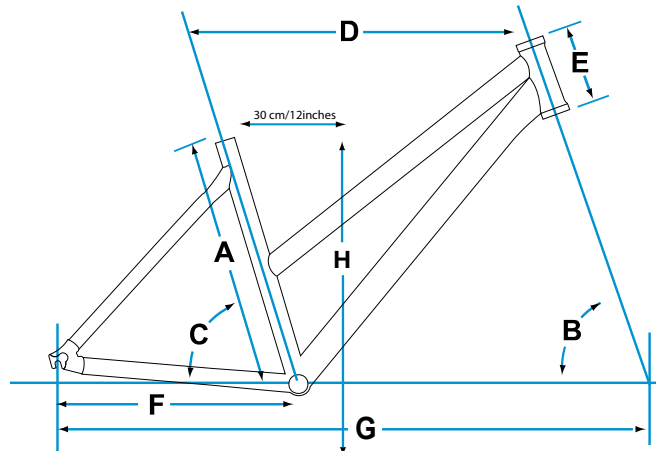

BOULDER SE W

SPECIFICATIONS

FRAME	SIZES	XS,S,M
	COLOURS	Pearl White/Orange
	FRAME	ALUXX-Grade aluminum
	FORK	SR Suntour XCT V2, 80mm travel
	SHOCK	N/A
HANDLEBAR COMPONENTS	HANDLEBAR	Steel, high rise, 25.4mm
	STEM	Alloy
	SEATPOST	Alloy 30.9mm
	SADDLE	Unity Speed Groove
DRIVETRAIN COMPONENTS	PEDALS	Resin platform
	SHIFTERS	Shimano EF50
	FRONT DERAILLEUR	Shimano C102
	REAR DERAILLEUR	Shimano Acera
	BRAKES	Tektro Alloy V-Brake
	BRAKE LEVERS	Shimano EF50
	CASSETTE	SRAM PG730, 12-32T, 7SPD
	CHAIN	KMC Z51
	CRANKSET	Shimano M191, 28/38/48T
	BOTTOM BRACKET	Cartridge
WHEELS	RIMS	Alloy, double wall, 36h
	HUBS	Formula alloy
	SPOKES	Stainless steel, 14g
	TIRES	MTB Knobby w/ Center Ridge, 26x2.1
	EXTRAS	

FRAME GEOMETRY

		A	B	C	D	E	F	G	H
Actual Frame Size	Part Number	Head Angle	Seat Angle*	Toptube**	Headtube	Chain-stay	Wheel-base	Standover Height***	
inches		degrees	degrees	inches	inches	inches	inches	inches	
XS 14	2103706	70.5	74.0	20.7	4.6	16.7	40.0	25.3	
S 16	2103707	70.5	73.0	21.6	4.6	16.7	41.2	28.1	
M 18	2103708	70.0	73.0	22.9	5.7	16.7	41.8	28.7	

*Seat angle is actual

**Toptube is measured from the center of the headtube horizontally back to the top of the effective extension of the seattube

***Standover height is based on the largest size tire that will fit the bike, not necessarily the included size tire