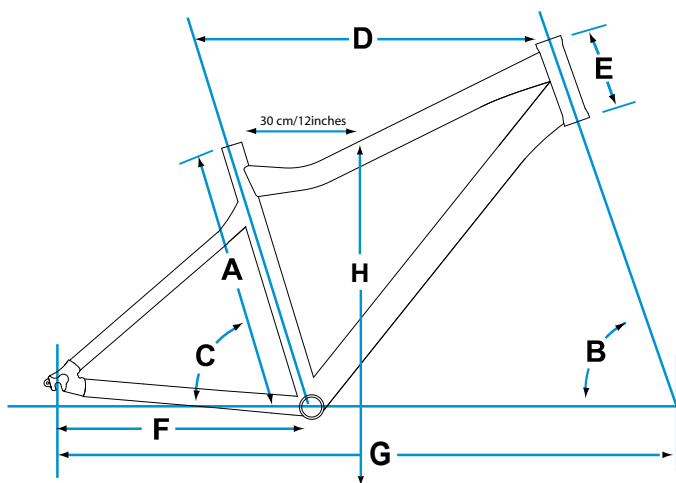

FRAME GEOMETRY

	A	B	C	D	E	F	G	H	
Actual Frame Size	Part Number	Part Number	Head Angle	Seat Angle*	Toptube**	Headtube	Chainstay	Wheelbase	Standover Height***
inches	Red/White/Black	Blue/White/Black	degrees	degrees	inches	inches	inches	inches	inches
XXS 12.5	2103710	2103720	70.0	75.0	20.5	4.6	16.7	39.7	28.1
XS 14	2103711	2103721	70.0	73.0	21.3	4.6	16.7	40.2	28.5
S 16	2103712	2103722	70.0	73.0	22.4	4.6	16.7	41.2	28.8
M 18	2103713	2103723	70.0	73.0	22.9	5.7	16.7	41.8	30.2
L 20	2103714	2103724	70.0	73.0	23.8	6.3	16.7	42.3	31.4
XL 22	2103715	2103725	70.0	73.0	24.3	7.5	16.7	43.1	31.9

*Seat angle is actual