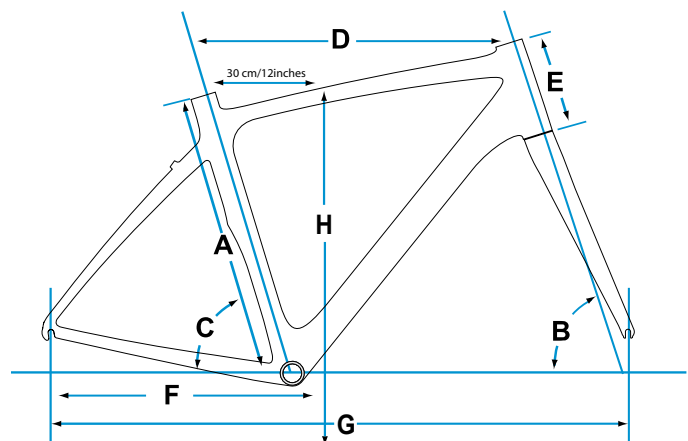

AVAIL ADVANCED 1

Advanced
COMPOSITE TECHNOLOGY

COMPACT ROAD

115

ON-ROAD | PERFORMANCE | Endurance

SPECIFICATIONS

FRAME	SIZES	XS,S,M,L
	COLOURS	Satin Composite/Gloss Composite
	FRAME	Advanced-Grade composite
	FORK	Advanced-Grade composite, full composite OverDrive steer
	SHOCK	N/A
COMPONENTS	HANDLEBAR	Giant Contact, 31.8mm
	STEM	Giant Contact
	SEATPOST	Giant Vector Advanced
	SADDLE	Fi'zi:k Vitesse Sport w/ manganese rails
	PEDALS	Not Included
DRIVETRAIN	SHIFTERS	Shimano Ultegra
	FRONT DERAILLEUR	Shimano Ultegra
	REAR DERAILLEUR	Shimano Ultegra
	BRAKES	Shimano Ultegra
	BRAKE LEVERS	Shimano Ultegra
	CASSETTE	Shimano Ultegra, 11-28T, 10SPD
	CHAIN	Shimano Ultegra
	CRANKSET	Shimano Ultegra, compact 34/50T
	BOTTOM BRACKET	Shimano, Internal Press Fit
	WHEELS	RIMS
HUBS		Mavic Ksyrium Elite
SPOKES		Mavic Ksyrium Elite
TIRES		Michelin Pro3 Race, 700x25c
EXTRAS		

FRAME GEOMETRY

	A	B	C	D	E	F	G	H
Actual Frame Size	Part Number	Head Angle	Seat Angle*	Toptube**	Headtube	Chainstay	Wheelbase	Standover Height***
centimeters		degrees	degrees	centimeters	centimeters	centimeters	centimeters	inches
XS 43.0	2108606	71.0	74.5	51.0	13.0	42.0	98.3	29.0
S 46.5	2108607	72.0	74.0	52.5	15.0	42.0	98.5	29.8
M 50.0	2108608	72.5	73.5	54.0	17.5	42.0	99.0	30.7
L 53.5	2108609	72.5	73.0	55.5	19.0	42.0	100.0	31.0

*Seat angle is actual

**Toptube is measured from the center of the headtube horizontally back to the top of the effective extension of the seattube

***Standover height is based on the largest size tire that will fit the bike, not necessarily the included size tire