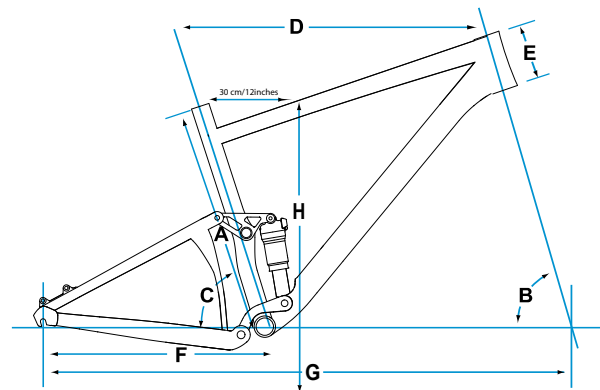

ANTHEM X4

SPECIFICATIONS

FRAME	SIZES	XS,S,M,L,XL
	COLOURS	White/Blue/Black
	FRAME	ALUXX SL-Grade aluminum, 4" Maestro Suspension
	FORK	FOX 32 F100 RL, 100mm travel
	SHOCK	FOX Float R
COMPONENTS	HANDLEBAR	Giant Connect , low rise, 31.8mm
	STEM	Giant Connect
	SEATPOST	Giant Connect, 30.9mm
	SADDLE	Fi'zi:k Tundra w/ manganese rails
	PEDALS	Not Included
	DRIVETRAIN	SHIFTERS
FRONT DERAILLEUR		Shimano Deore
REAR DERAILLEUR		Shimano SLX Shadow, long cage
BRAKES		Shimano M486, 160mm
BRAKE LEVERS		Shimano M486
CASSETTE		Shimano HG50, 11-34T, 9SPD
CHAIN		Shimano HG73
CRANKSET		Shimano Deore, 22/32/44T
BOTTOM BRACKET		Shimano Deore, external
WHEELS		RIMS
	HUBS	[F] Formula alloy, [R] Shimano M475
	SPOKES	Stainless steel, 14/15g
	TIRES	Michelin WildRace'R, 26x2.0
	EXTRAS	

Specifications and availability subject to change without notice.

FEATURES

- FOX 32 F100RL, 100mm suspension fork, FOX Float R rear shock
- Shimano Deore/SLX drivetrain w/ Shimano Deore crankset, Shimano M486 disc brakes
- Giant Connect handlebar, seatpost and stem
- Mavic XM117 rim/ Formula/Shimano hubs, disc wheelset

FRAME GEOMETRY

	A	B	C	D	E	F	G	H
Actual Frame Size	Part Number	Head Angle	Seat Angle*	Toptube**	Headtube	Chainstay	Wheelbase	Standover Height***
inches		degrees	degrees	inches	inches	inches	inches	inches
XS 14.5	2105200	71.0	74.0	21.9	4.6	16.7	41.3	30.2
S 16	2105201	71.0	73.5	22.6	4.6	16.7	41.9	30.4
M 18	2105202	71.0	73.0	23.4	5.1	16.7	42.5	31.0
L 20	2105203	71.0	73.0	24.2	5.7	16.7	43.3	32.1
XL 22	2105204	71.0	72.5	25.0	6.3	16.7	44.1	32.6

*Seat angle is actual

**Toptube is measured from the center of the headtube horizontally back to the top of the effective extension of the seattube

***Standover height is based on the largest size tire that will fit the bike, not necessarily the included size tire