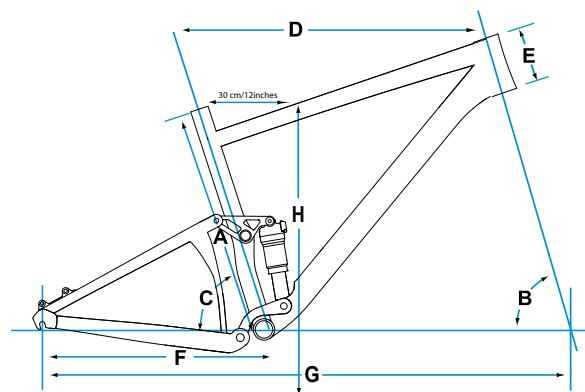

FRAME GEOMETRY

	A	B	C	D	E	F	G	H
Actual Frame Size	Part Number	Head Angle	Seat Angle*	Toptube**	Headtube	Chainstay	Wheelbase	Standover Height***
<i>inches</i>		<i>degrees</i>	<i>degrees</i>	<i>inches</i>	<i>inches</i>	<i>inches</i>	<i>inches</i>	<i>inches</i>
XS 14.5	2105206	71.0	73.5	21.3	4.7	16.7	40.5	30.4
S 16	2105207	71.0	73.5	21.9	5.1	16.7	41.1	31.2
M 18	2105208	71.0	73.0	22.4	5.5	16.7	41.7	32.2

*Seat angle is actual

**Toptube is measured from the center of the headtube horizontally back to the top of the effective extension of the seattube