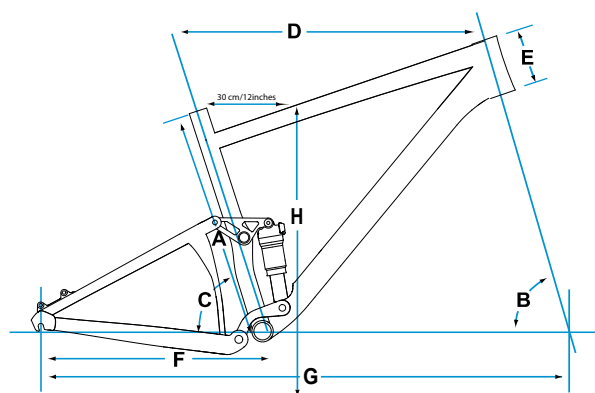

FRAME GEOMETRY

	A	B	C	D	E	F	G	H
Actual Frame Size	Part Number	Head Angle	Seat Angle*	Toptube**	Headtube	Chainstay	Wheelbase	Standover Height***
<i>inches</i>		<i>degrees</i>	<i>degrees</i>	<i>inches</i>	<i>inches</i>	<i>inches</i>	<i>inches</i>	<i>inches</i>
XS 14.5	2105500	71.0	74.0	21.9	4.6	16.7	41.3	30.2
S 16	2105501	71.0	73.5	22.6	4.6	16.7	41.9	30.4
M 18	2105502	71.0	73.0	23.4	5.1	16.7	42.5	31.0
L 20	2105503	71.0	73.0	24.2	5.7	16.7	43.3	32.1
XL 22	2105504	71.0	72.5	25.0	6.3	16.7	44.1	32.6

*Seat angle is actual

**Toptube is measured from the center of the headtube horizontally back to the top of the effective extension of the seattube